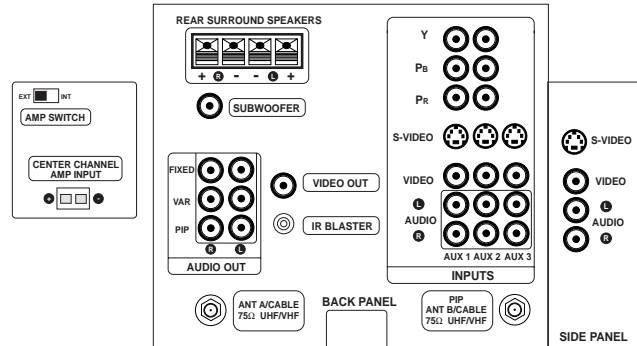

Dual-Tuner PIP

Enjoy all the benefits of AutoWindow™ PIP without a VCR! You can tune to your favorite show with tuner one, for example, while scanning other channels with tuner two in the PIP window. The A/V inputs are also available as PIP sources so all functions of standard PIP are still accessible.

PIP Audio

Side A/V Jacks

AutoSurf™

AutoMute™

Component Input

AutoPicture™

AutoChron™

Easy First Time Setup

AutoLock™

Protect young children from objectionable programming with V-chip technology based on the Motion Picture Association of America (MPAA) and the network television rating systems.

Sound

25-Watt dbx® Hi-Fi Stereo Sound System

Experience all the benefits of live entertainment with none of the hassle. Built-in MTS/SAP decoder, bass boost, and individual bass, treble, and balance controls for personal listening preference. dbx® noise reduction eliminates hiss and high-frequency interference (**12.5 Watts RMS per channel into 8Ω, from 50Hz to 20kHz, with no more than 0.5% Total Harmonic Distortion**).

AutoSound™

Center Channel Input

Onscreen Volume Bar

True Surround Sound

Onscreen Tone Controls

Subwoofer Output

GUIDE Plus+ GOLD is a trademark of Gemstar Development Corp.

Audio/Video Jack Panel JP9534

Additional Features Include:

- 160° wide-angle screen
- 550 foot lamberts peak brightness
- Delta 78/79 lenses with curved faceplate
- 7" liquid-cooled, liquid-coupled tubes
- 181-total channel capability
- Clearview video noise reduction
- Random channel access
- Programmable scan tuning
- 120-minute sleep timer
- Auto programming
- Channel edit
- Total remote menu-format tuning with multicolor onscreen graphics
- 4-way cursor directional control
- One-button picture reset
- Status recall
- Mono/stereo/SAP select
- Cable/normal select
- Two 4" x 6" woofers
- Two 2" tweeters

UPC: 0 37849 88994 7

Product dimensions: 52.4"W x 64.0"H x 29.1"D

Product weight: 215lbs.

Carton dimensions: 56.4"W x 65.6"H x 33.9"D

Carton weight: 250 lbs.

Master pack: 1

Carton Contains: 60" Large Screen TV, Universal TV/VCR/DVD/DBS/CBL Remote Control w/Batteries, Guide Plus IR Shooter, Operating Instructions, Warranty Information

Printed in U.S.A.

©2000 Philips Consumer Electronics Co.

INTERNET ADDRESS: <http://www.philipsusa.com>

Specifications subject to change without notice.

Let's make things better.

PHILIPS